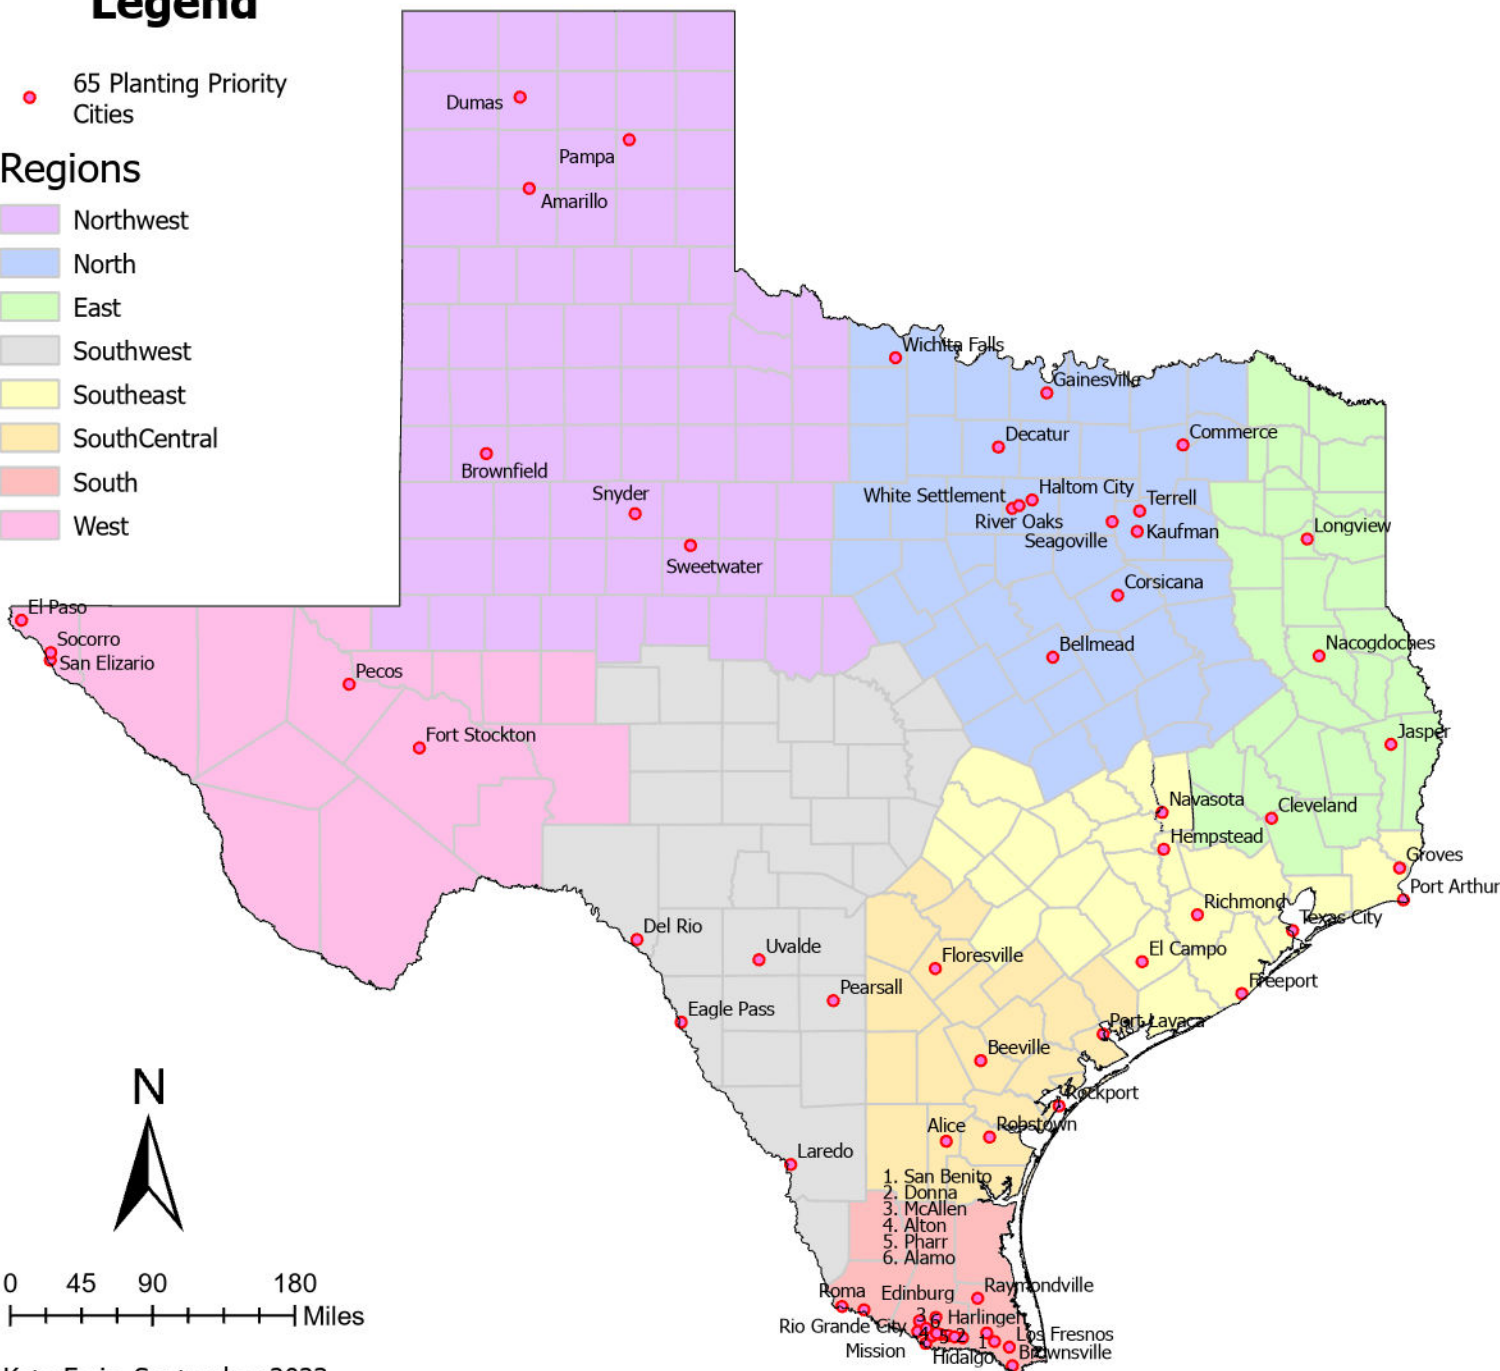

Legend

● 65 Planting Priority Cities

Regions

- Northwest
- North
- East
- Southwest
- Southeast
- SouthCentral
- South
- West

Communities List

Alamo	Los Fresnos
Alice	McAllen
Alton	Mercedes
Amarillo	Mission
Beeville	Nacogdoches
Bellmead	Navasota
Brownfield	Pampa
Brownsville	Pearsall
Cleveland	Pecos
Commerce	Pharr
Corsicana	Port Arthur
Decatur	Port Lavaca
Del Rio	Raymondville
Donna	Richmond
Dumas	Rio Grande City
Eagle Pass	River Oaks
Edinburg	Robstown
El Campo	Rockport
El Paso	Roma
Floresville	San Benito
Fort Stockton	San Elizario
Freeport	San Juan
Gainesville	Seagoville
Groves	Snyder
Haltom City	Socorro
Harlingen	Sweetwater
Hempstead	Terrell
Hidalgo	Texas City
Jasper	Uvalde
Kaufman	Weslaco
Laredo	White Settlement
Longview	Wichita Falls