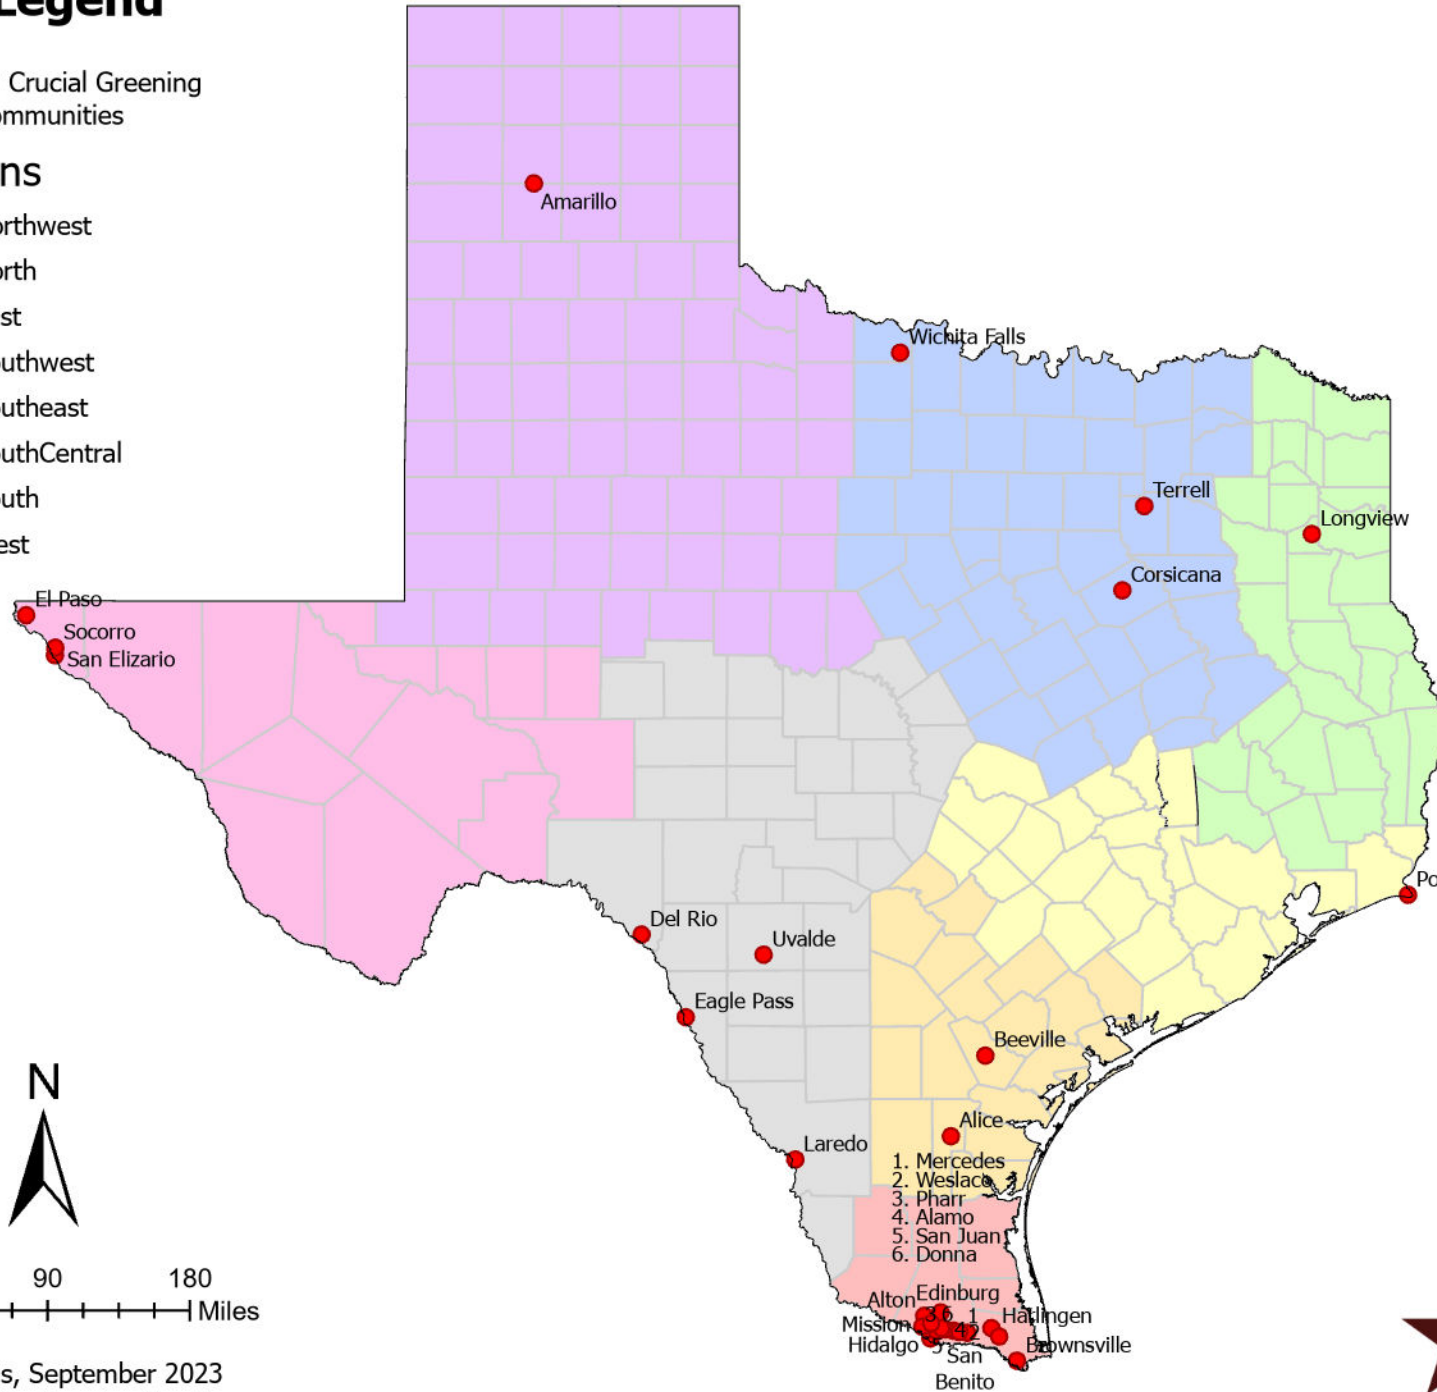

Legend

● 29 Crucial Greening Communities

Regions

- Northwest
- North
- East
- Southwest
- Southeast
- SouthCentral
- South
- West

Communities List

Alamo	Longview
Alice	McAllen
Alton	Mercedes
Amarillo	Mission
Beeville	Pharr
Brownsville	Port Arthur
Corsicana	San Benito
Del Rio	San Elizario
Donna	San Juan
Eagle Pass	Socorro
Edinburg	Terrell
El Paso	Uvalde
Harlingen	Weslaco
Hidalgo	Wichita Falls
Laredo	

0 45 90 180 Miles

Kate Faris, September 2023
Community Forestry Grants

29 Crucial Greening Communities